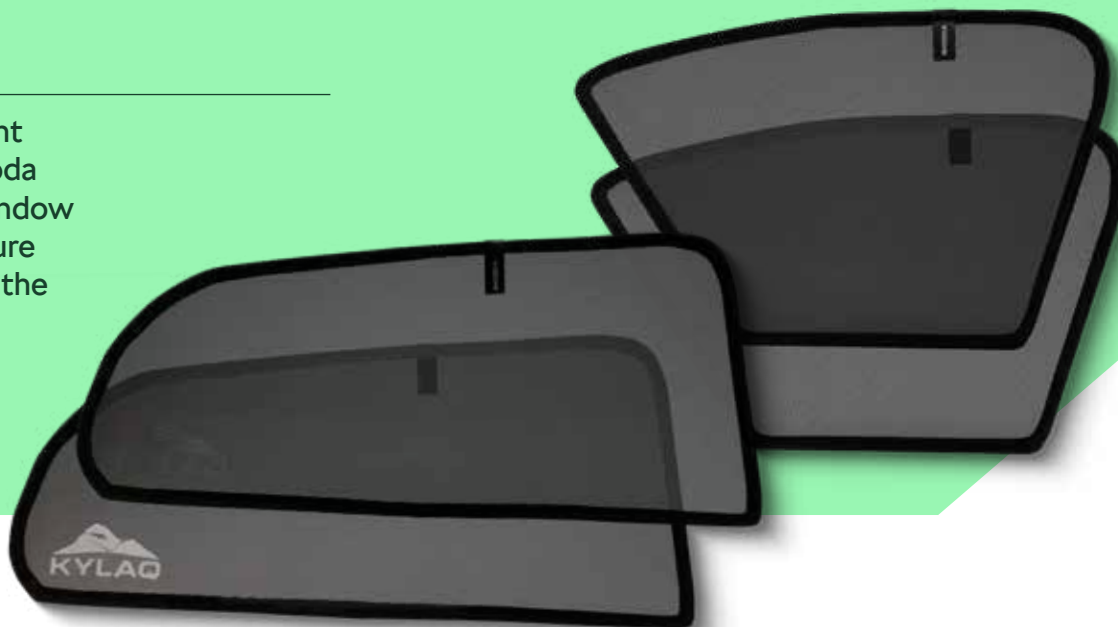

## Interior Accessories

Sit back, relax and let your drive ease you into your journey.  
Because what's on the inside matters, too.

### UV Protect Sunblinds Rear Windscreen Sunblind

Keep out the glare.

### UV Protect Sunblinds Front Window Set of 2 Pcs & Rear Window Set of 2 Pcs

Say no to harsh light.

Keep your cool on the road with UV resistant sunblinds that shield both you and your Škoda from harmful UV rays. The set of 2 front window and 2 rear window magnetic sunblinds ensure ease of fitment. So that nothing – not even the harsh sun – stops your journey.